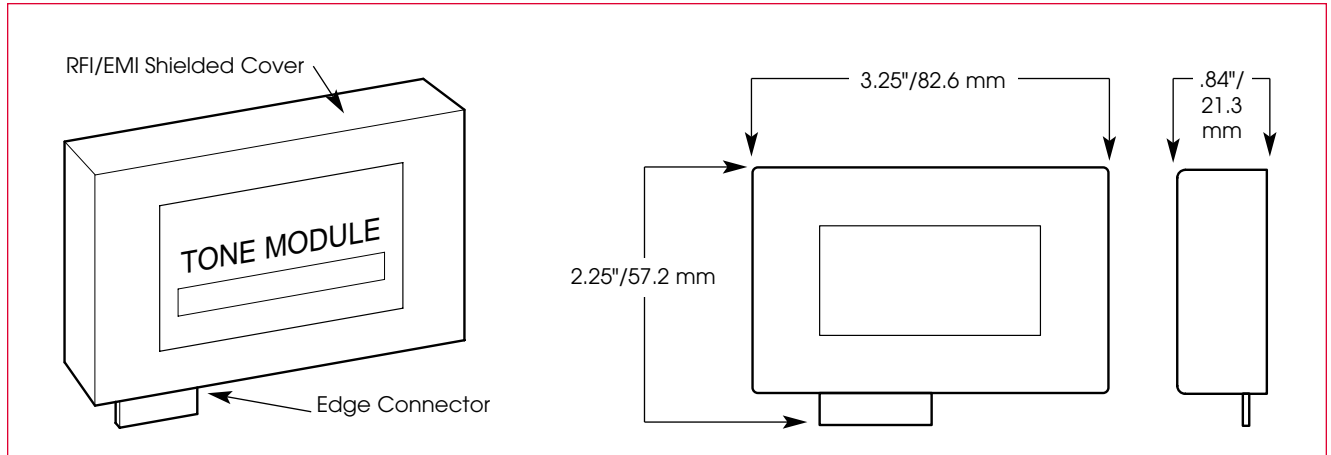

CUSTOM TONE MODULE (TM33)

VOICE MESSAGES

"An automatic guided vehicle is approaching. Please step aside."
"System is now in auto shutdown mode."
"Lockout has been removed; system is coming on line."
"Check status light for current system condition."
"Auto shut down has begun. Raw materials must be replenished and system reset."
"You have entered a restricted area."
"The automatic doors are closing. Please stand clear."
"The overhead door is closing. Please stand clear."
"Safety glasses must be worn in this area at all times."
"This is a hard hat area."
"A forklift is approaching. Please stand clear."
"Good morning! It's eight o'clock!"
"Attention! We will be testing the fire alarm system shortly. This is only a test."
"Attention! For the next thirty seconds a test will be conducted of the emergency evacuation system. This is only a test."
"Please evacuate the building. This is not a test."

NOVELTY MELODIES

Camp Town Races	Saints Come Marching In
Doggie in the Window	La Cucaracha
Maple Leaf Rag	Merrily We Roll Along
The Entertainer	The Mulberry Bush
Worms Crawl In	

CLASSICAL MELODIES

Bach	Fugue in "D" Minor
Bach	Fugue in "A" Minor
Beethoven	5th Symphony
Beethoven	Sonata Theme
Chopin	Minuet Waltz
Chopin	Polonaise in "A" Minor
Greig	Dance Caprice
Greig	Concerto in "A" Minor
Rackoczy	March
Stauss	Blue Danube
Tchaikovsky	Concerto in "B" Flat Minor
Rossini	William Tell Overture

FOLK MELODIES

Coventry Carol	Cradle Song
Dance Macabre	Dixie Land
Lightly Row	London Bridge
Go Tell Aunt Rhody	Greensleeves
Henry Martin	Home on the Range
Love's Complaint	Morning Song
Oh Suzannah	Oh Wondrous Enchantment
Prince Igor	Suwanee River
Watchman's Song	

ETHNIC MELODIES

Irish Jig	J'ai Du Bon Taboc
My Bonnie	Norwegian Dance
The Horn Pipe	

PATRIOTIC MELODIES

Battle Hymn of the Republic
My Country 'tis of Thee
Taps

TONES AND SIGNALS

TM1	Conventional Siren (Wail)
TM2	Rapid Siren (Yelp)
TM3	Alternating High-Low
TM4	Bell, Struck Rapidly
TM5	Descending High to Low, repeated (Yeow)
TM6	Steady Horn
TM7	Slow Intermittent Horn (Beep)
TM8	Rapid Intermittent Horn (Stutter)
TM9	Slow Ascending Low to High, Repeated (Slow Whoop)
TM11	NFPA* Coded Slow Whoop
TM12	Westminster Chime
TM13	Amplitude Modulated Siren
TM14	Steady Horn
TM15	Single Strike Chime
TM16	Rapid Siren (Phaser)
TM17	Alternating High/Low
TM18	Extremely Rapid Siren (Warble)

*National Fire Protection Association

HOW TO ORDER

1. Model (TM33)
2. Choose Message Source
  - a. Select from Standard Library Above
  - b. Send script to Federal Signal to be recorded in studio (additional charge incurred)
  - c. Send field-recorded cassette tape recording to Federal Signal to be transferred to chip
  - d. Field record message using the Federal Signal model 300MCDK recorder/playback unit.

RATINGS

UL Listed and CSA Certified