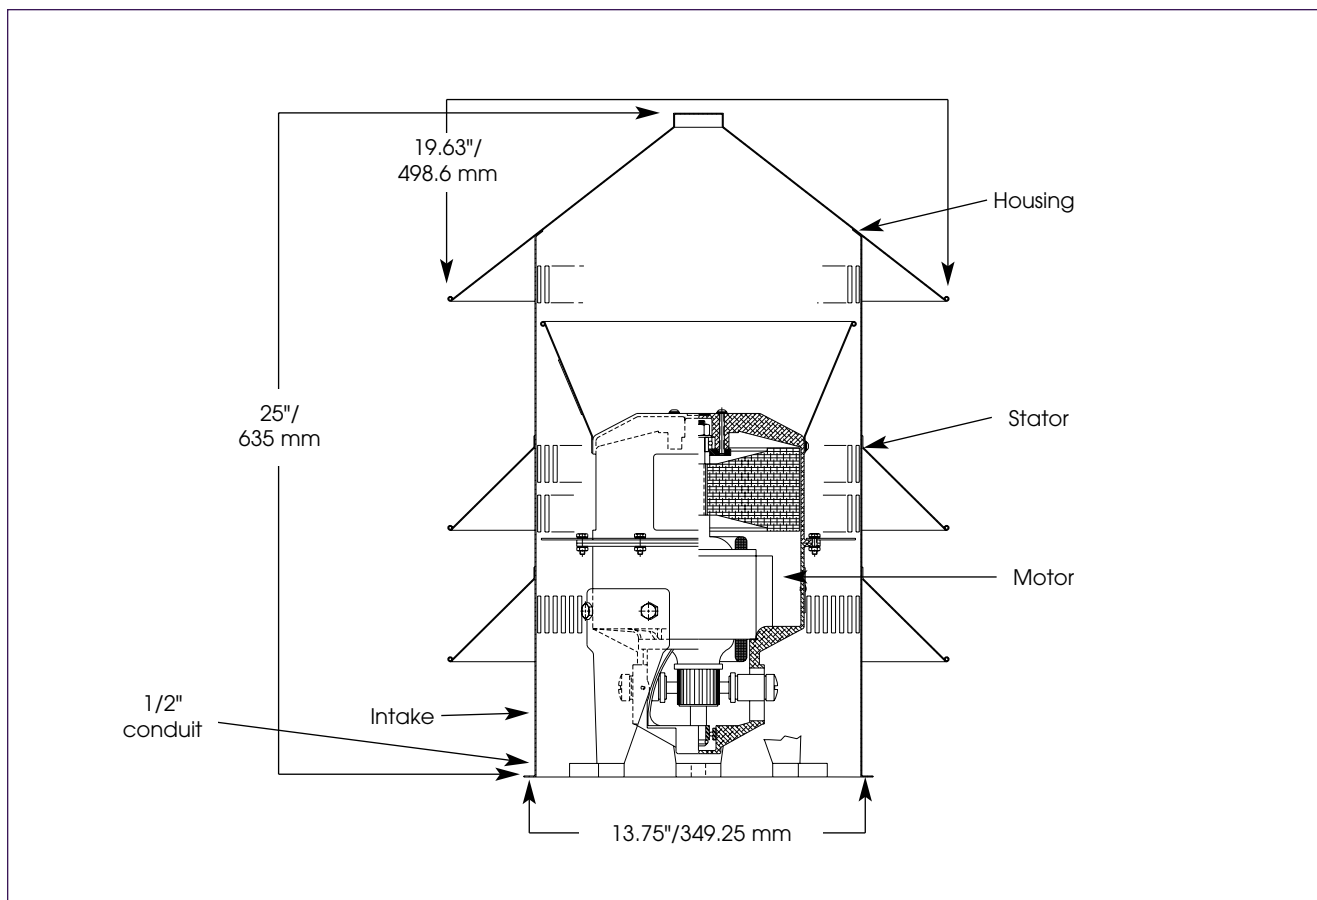

Omni-Directional Siren

Model 2

POWERFUL OMNI-DIRECTIONAL OUTDOOR WARNING SIREN

- High-efficiency design requires only moderate power
- Available in 120VAC or 240VAC
- Produces 102dBc @ 100' (30m)
- Roof mount standard and pole mount optional

Federal Signal's Model 2 outdoor warning siren is an omni-directional siren capable of producing intense warning signals over a large area. The siren can be installed on a roof or utility pole.

Federal Signal's Model 2 is a single tone siren capable of producing 102dBc at 100 feet while making only moderate power source demands. The Model 2 has a universal motor which operates from either 120VAC/DC or 240VAC/DC. A Federal Signal Model RC2W motor starter (purchased separately) is required to operate this siren.

Model	Voltage	Decibel Rating	Output Frequency	Beam Width	Mount
2-120	120VAC/DC	102dBc @ 100'	533Hz	360°	Roof (std) or
2-240	240VAC/DC	102dBc @ 100'	533Hz	360°	Pole (model PMS req.d)

OMNI-DIRECTIONAL SIREN (2)

SPECIFICATIONS

Net Weight:	52 lbs.	23.6 kg
Shipping Weight:	68 lbs.	30.8 kg
Height:	25"	635 mm
Diameter:	19.63"	498.6 mm
Recommended Mounting Height:	35-45 feet	10.7-13.7 m
Available Tones:	1 standard 2 with Model AR timer	
Effective Range*:	1,000 feet	304.8 m
Power Rating:	2 HP	2 HP
Power Requirements:	120VAC/DC	24A, single phase
	240VAC/DC	12A, single phase